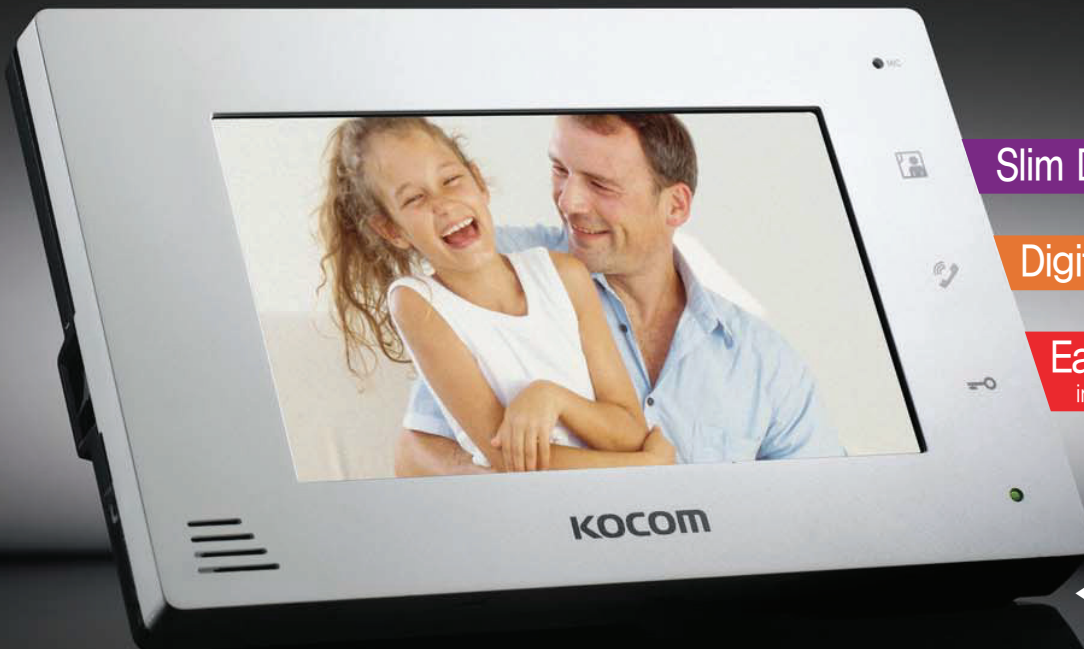

*New*

Slim Design

Digital Color TFT LCD

Easy & simple  
installation

◀ White

# 2 & 4 Wire Handsfree Videophone

KCV- A372 / D372 / A374

- Clear image and high resolution 7Inch Color Digital LCD
- Compact & Slim Design
- Easy & Simple installation
  - 2 Wire non-polarity KCV-A372 / KCV-D372
  - 4 Wire polarity KCV-A374
- Connection up to 2 Door Cameras and 2 Monitors with Sub-Audio Unit (KDP-602G) (KCV-A374)
- Combination & Intercom function of indoor (KCV-A374)
- Automatic connection check between monitor and camera
- Call & Communication with visitor & Door open function
- Door Opener Connectable from Either Monitor or Camera